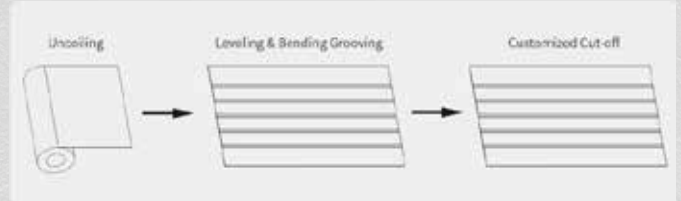

STEELMASTER HVAC DUCT LINES

FEATURES

- we can offer you a full selection of HVAC duct lines from simple leveller/grooving/notching/shearing/folding all the way through to fully automated lines that will complete your full HVAC requirements
- jump on to AssetPlant.com or call us with your requirements