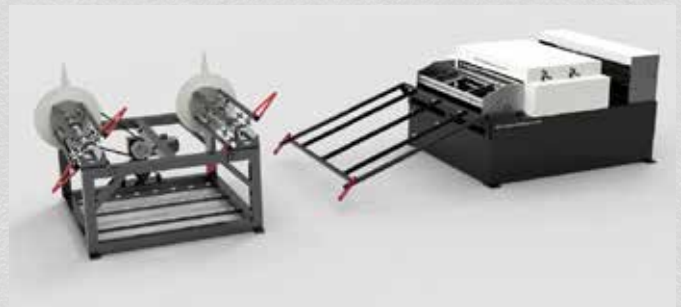

STEELMASTER HVAC DUCT LINES

FEATURES

- we can offer you a full selection of HVAC duct lines from simple leveller/grooving/notching/shearing/folding all the way through to fully automated lines that will complete your full HVAC requirements
- jump on to AssetPlant.com or call us with your requirements

3 ph /415 volt machinery do not come fitted with plugs as standard. GST is NOT included in the listed prices