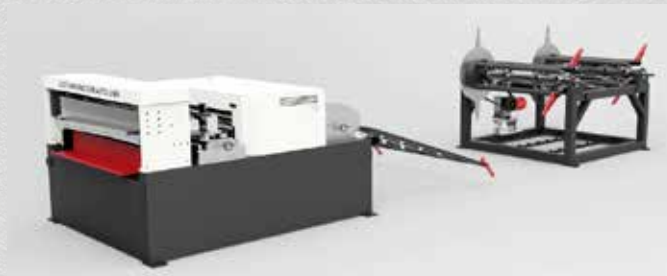

STEELMASTER HVAC DUCT LINES

FEATURES

- we can offer you a full selection of HVAC duct lines from simple leveller/grooving/notching/shearing/folding all the way through to fully automated lines that will complete your full HVAC requirements
- jump on to AssetPlant.com or call us with your requirements